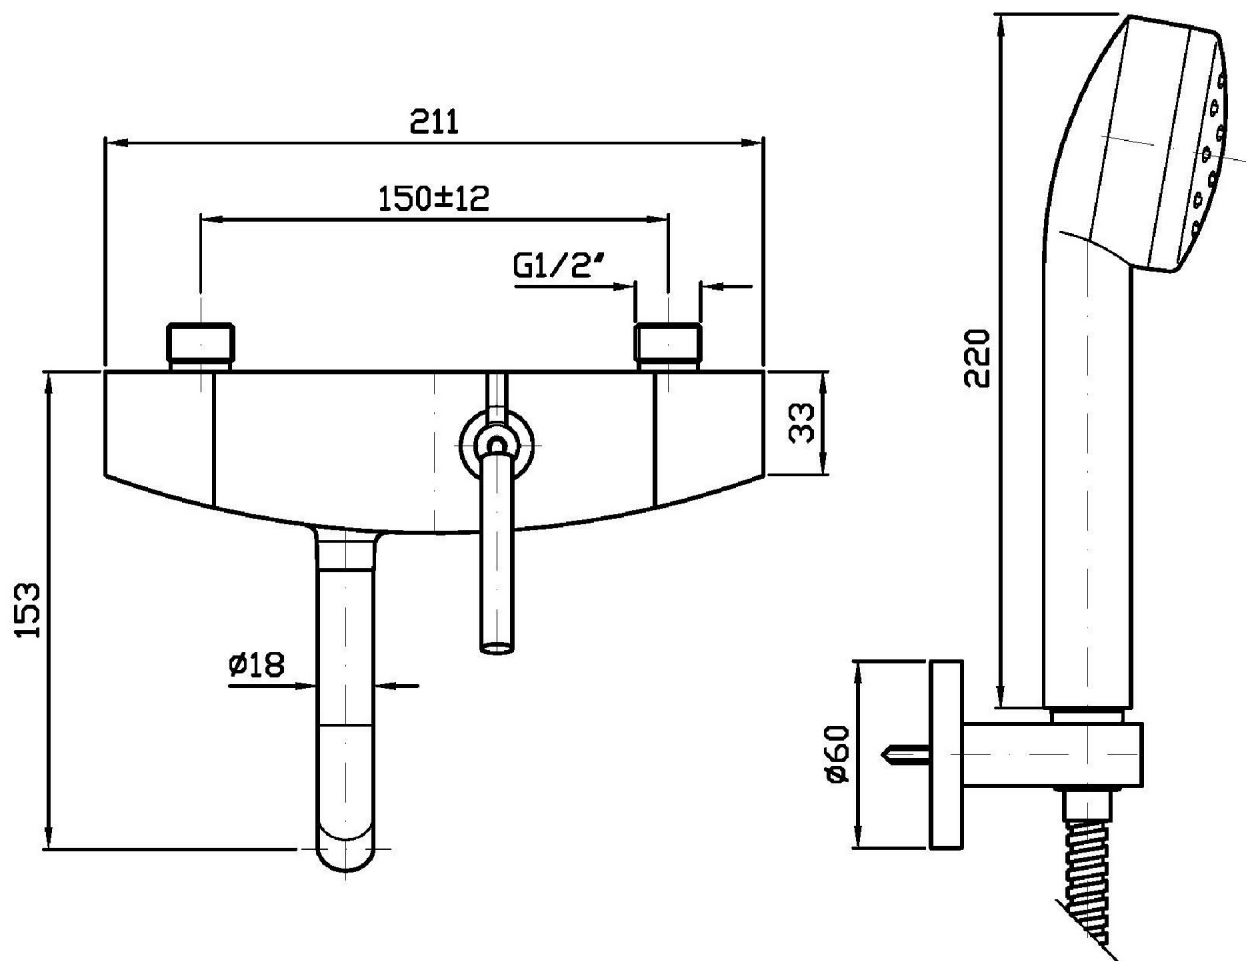

ISY

ZP1148

Disegno Complessivo / Overall Drawing