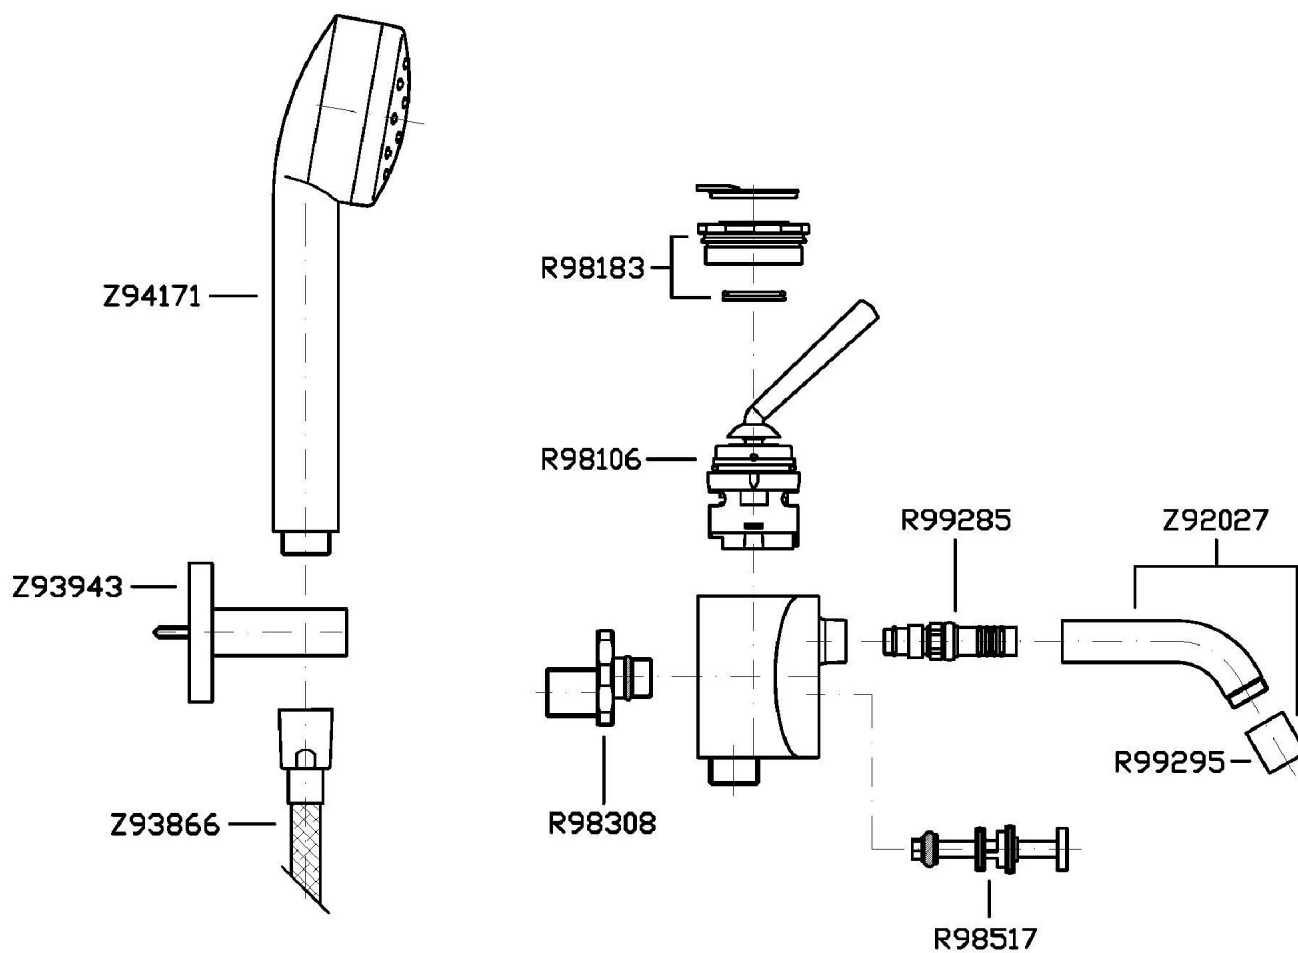

ISY

ZP1148

Esplosi / Exploded